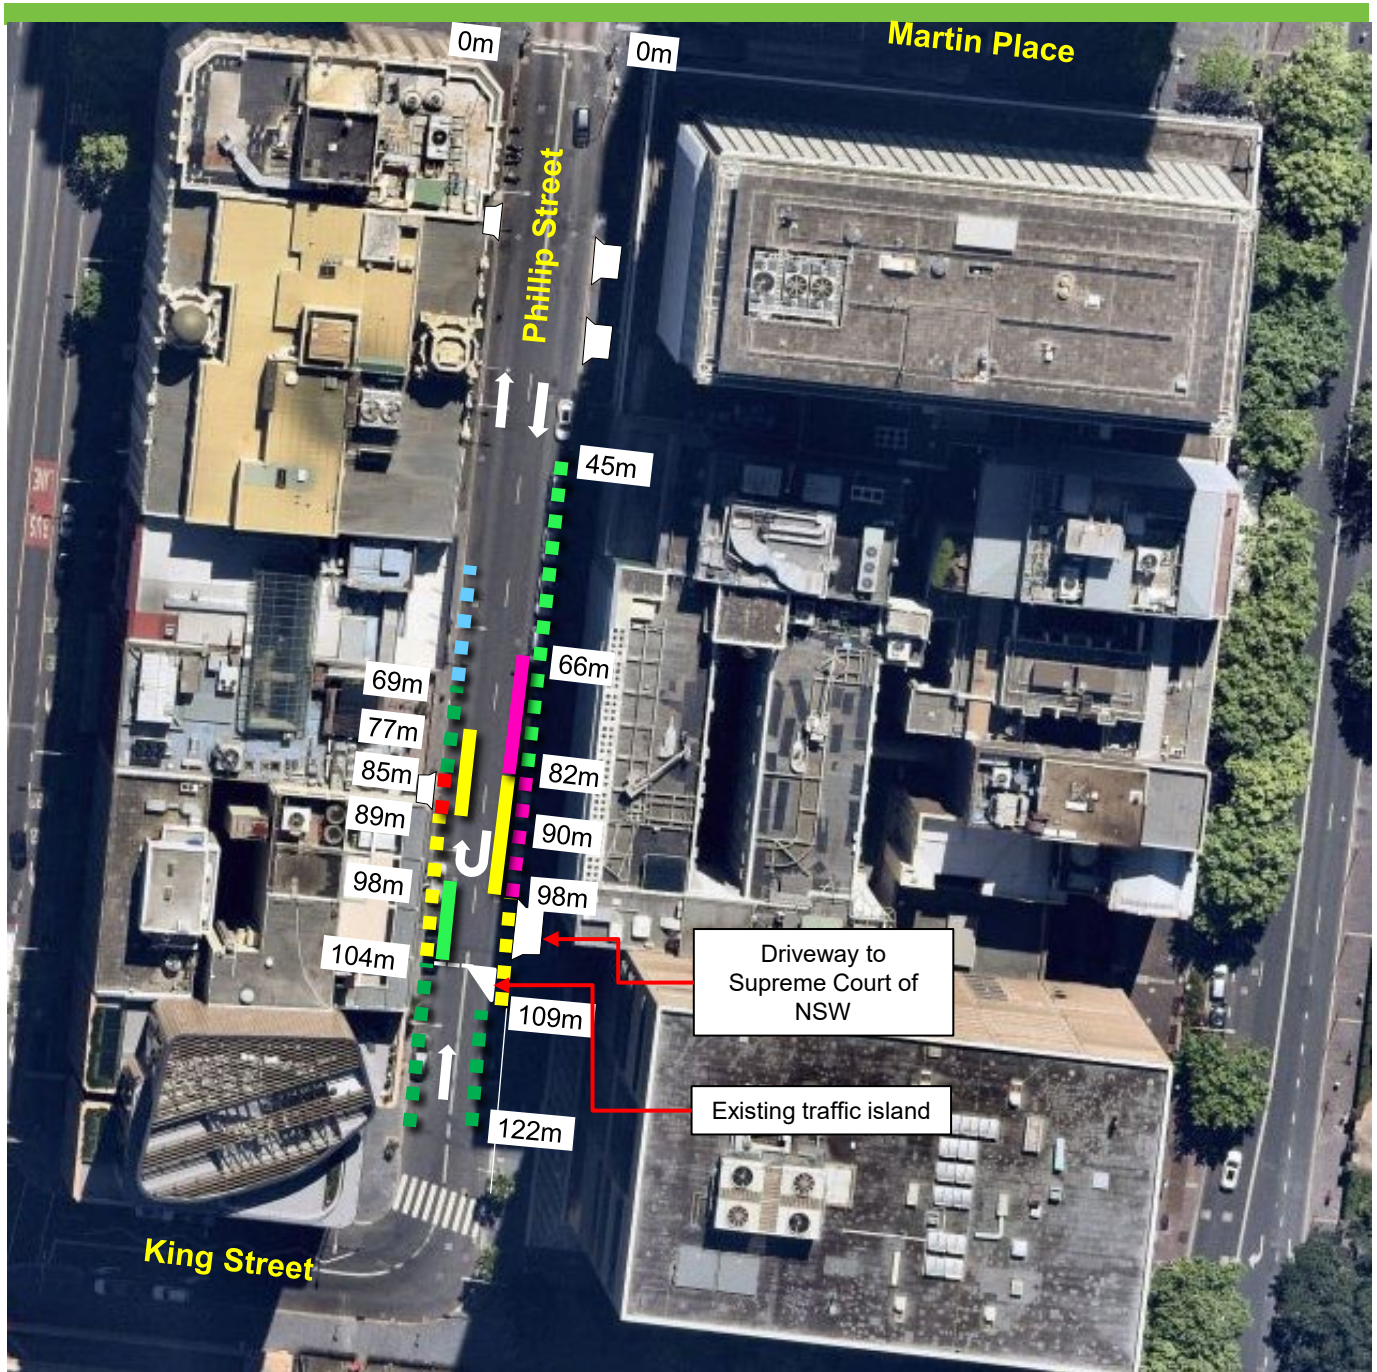

Phillip Street, Sydney Proposed parking changes

Existing

-  Loading Zone 6am-6pm Mon-Fri, 6am-10am Sat
4P ticket 6pm-12am Mon-Fri, 10am-10pm Sat,
8am-10pm Sunday & Public Holidays
-  Mobility Parking 8am-6pm Mon-Fri
4P Ticket 6pm-12am Mon-Fri, 8am-10pm Sat-Sun &
Public holidays
-  No Parking Australia Post Vehicles Excepted

-  No Stopping
-  No Parking
-  P 30 Minute Ticket
171

Proposed

-  No Stopping
-  Mobility Parking 8am-6pm
Mon-Fri
4P Ticket 6pm-12am Mon-Fri
8am-10pm Sat-Sun & Public
Holidays
-  P 30 Minute Ticket

Phillip Street, Sydney Proposed traffic treatments